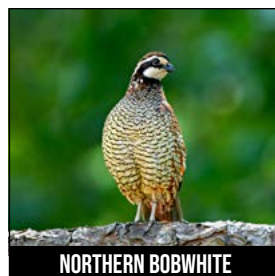

Audubon | TEXAS

GREAT KISKADEE

LESSER GREBE

WHITE-FACED IBIS

FERRUGINOUS PYGMY-OWL

GREEN KINGFISHER

HARRIS'S HAWK

BRONZED COWBIRD

MOTTLED DUCK

GREEN PARAKEET

LTAMIRA ORIOLE

GREEN JAY

GROOVE-BILLED ANI

SOUTH PLAINS REGION

BUFF-BELLIED HUMMINGBIRD

NORTHERN BEARDLESS TYRANNULET

ROYAL TERN

KILLDEER

CRESTED CARACARA

RED-CROWNED PARROT

MORELET'S SEEDEATER

LONG-BILLED THRASHER

COMMON PAURAUQUE

RINGED KINGFISHER