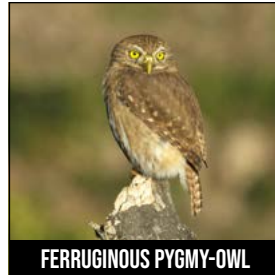

Audubon | TEXAS

GREAT KISKADEE

LESSER GREBE

WHITE-FACED IBIS

FERRUGINOUS PYGMY-OWL

GREEN KINGFISHER

HARRIS'S HAWK

BRONZED COWBIRD