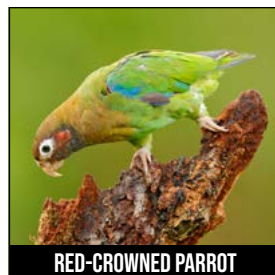

Audubon | TEXAS

GREAT KISKADEE

LESSER GREBE

WHITE-FACED IBIS

FERRUGINOUS PYGMY-OWL

GREEN KINGFISHER

HARRIS'S HAWK

BRONZED COWBIRD

MOTTLED DUCK

GREEN PARAKEET

LTAMIRA ORIOLE

GREEN JAY

GROOVE-BILLED ANI

SOUTH PLAINS REGION

BUFF-BELLIED HUMMINGBIRD

NORTHERN BEARDLESS TYRANNULET

ROYAL TERN

KILLDEER

CRESTED CARACARA

RED-CROWNED PARROT

MORELET'S SEEDEATER

LONG-BILLED THRASHER

COMMON PAURAUQUE

RINGED KINGFISHER