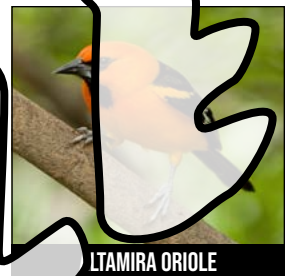

GREEN KINGFISHER